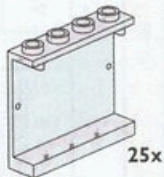

AA. 1 x 4 x 3 Wall Elements $7.99

□ #3507 Clear
■ #3447 Transparent Blue